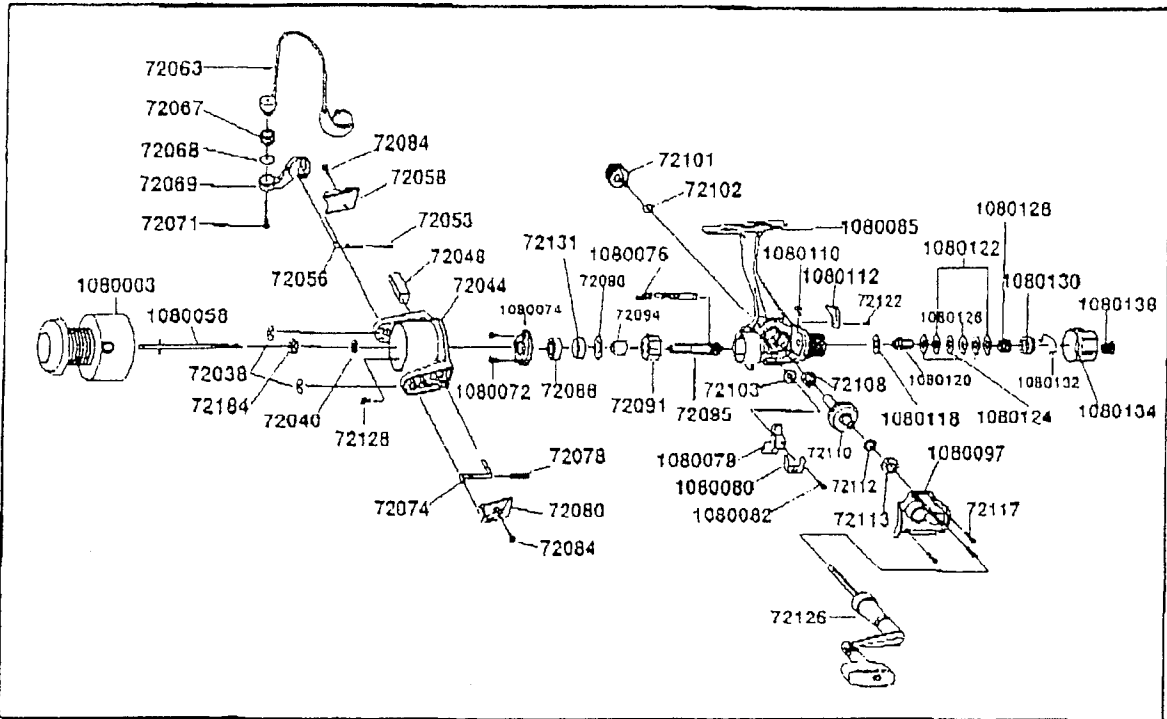

# DIAGRAM

## AG3R

# PART LIST

PART NO	PART NAME	PART NO	PART NAME	PART NO	PART NAME
1080003	Spool assy	72063	Bail assy	1080110	Stoper lever spring
1080058	Main shaft	72071	Bail screw	72102	Handle sc. cap.wshr.
72038	E-Clip	1080072	Bearing plate screw	72101	Handle sc. cap
72184	Roter-nut	1080074	Bearing plate	1080112	Stoper lever
72040	Roter D washer	72088	Ball bearing	72122	Stoper lever sc.
72128	Roter nut lock screw	72095	Pinion gear	1080118	Drag "E"washer
72044	Roter	1080076	Tail shaft	1080120	Metal
72074	Kick lever	72103	O/S gear	1080122	Drag "A"washer
72078	Kick lever spring	1080078	O/S slider	1080124	Drag "B"washer
72084	Kick lever cover screw	1080080	O/S slider retainer	1080126	Drag "D"washer
72080	Kick lever cover	1080082	O/S slider screw	1080128	Drag spring
72048	Roter balance	1080085	Body	1080130	Drag nut
72056	Bail spring shaft	72108	Body bushing	1080132	Back claw spring
72053	Bail spring	72110	Drive gear	1080134	Rear drag cap
72058	Bail spring cover	72112	Adj washer	1080138	Rear drag cap sc.
72084	Bail sp. cvr. sc.	72113	Body cvr. ball bearing	72091	One way clutch
72069	Arm lever	1080097	Body cover	72094	One way clutch bush
72068	Bail washer	72117	Body cvr. sc.	72090	Bearing washer
72067	Line roller	72126	Handle assy	72131	B/Bearing bush